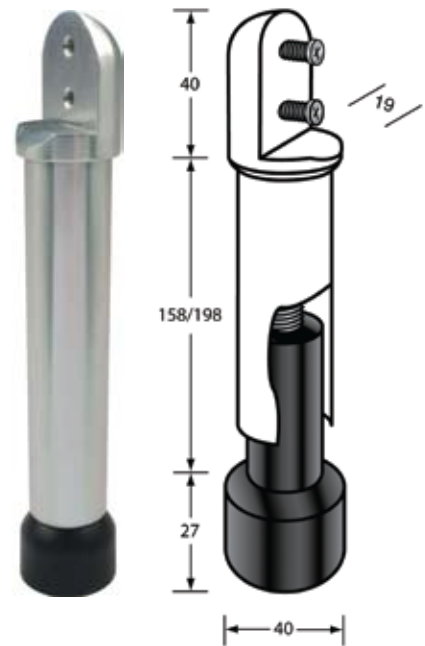

FLUSH PEDESTAL LEGS

ALUMINIUM PEDESTAL LEG

HEIGHT	165mm – 2225mm
MATERIAL	Aluminium, Nylon Base
FINISH	Natural Anodised
DESCRIPTION	Off Floor System 40mm Adjustment
SPECIFY	165 (165mm min – 205mm max height) 200 (185mm min – 225mm max height) (120 – 200 shown)
CODE	FL 120

STAINLESS STEEL PEDESTAL LEG

HEIGHT	150mm - 300mm
MATERIAL	Stainless Steel
FINISH	Satin Stainless Steel
DESCRIPTION	Off Floor System 50mm Adjustment
SPECIFY	150 (125mm min – 175mm max height) 200 (175mm min – 225mm max height) 250 (225mm min – 275mm max height) 300 (275mm min – 325mm max height)
CODE	FL 110